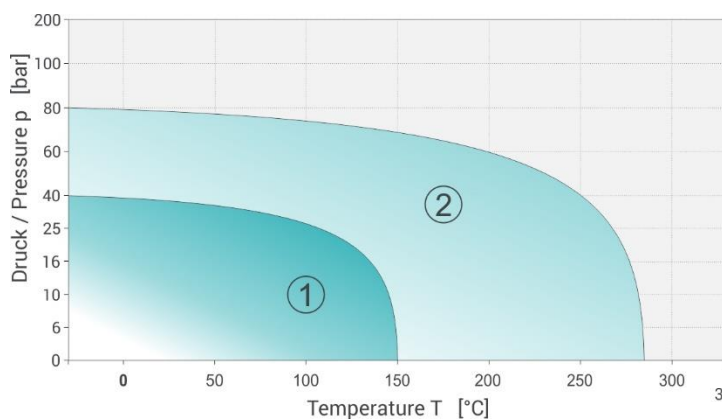

Available Dimensions

Dimensions* [mm]	Spool length [m]		
	10	25	50
4x2,5	X	X	X
6x4,6	X	X	X
8x5,5	X	X	
10x7	X	X	
14x5	X		

*Other dimensions available on request.

The p-T diagram indicates the service limits considering the simultaneous influence of pressure and temperature.