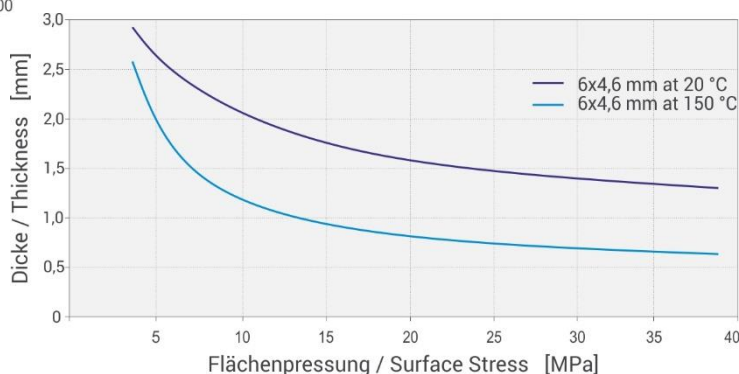

- ✓ Made in Germany
- ✓ International Presence
- ✓ Represented in over 46 countries

For detailed selection criteria, technical information, installation guideline and the relevant contact person, please visit our website: www.kwo-ptfe.de

KWO Dichtungstechnik GmbH

Am Eschengrund 3
83135 Schechen, Germany
Tel: + 49 8039 90254-0
Fax: + 49 8039 90254-299
Email: info@kwo-ptfe.de

All technical information and advice given here is based on our previous experiences and/or test results. We give this information to the best of our knowledge, but assume no legal responsibility. Customers are asked to check the suitability and usability in the specific application, since the performance of the product can only be judged when all necessary operating data are available. Specifications are subject to change without notice. KWO's terms and conditions of sale apply to the purchase and sale of the product.